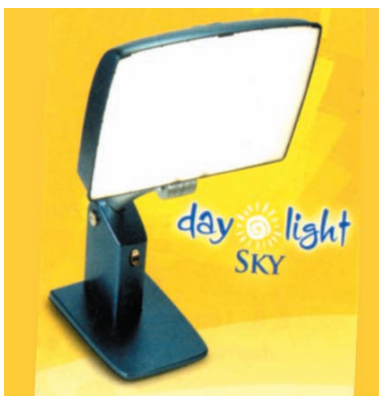

JANUARY/FEBRUARY 2012

ELECTRONIC EXERCISE PEDDLER

Features

- Five function display indicates exercise time, revolution count, revolutions per minute (rpm's) and calories burned
- Scan feature alternately displays all measurements automatically
- Ideal for leg and arm muscle exercising
- Four anti-slip rubber pads prevent sliding and protect surfaces
- Resistance easily adjusted with tension screw

HEAVY

REG \$9.99

SALE \$8.49

LIGHT

REG \$6.99

SALE \$5.99

FITTER

Soft Board - Beginner A Large deck with 4 corner legs create a solid yet floating sensation. For early rehab & balance training.

REG SALE
\$109.95 \$87.99

FITTER

16" Classic Balance Board (Beginner)

Your best choice for office and home. Use as a footrest or stand on it while talking on the phone.

- Injection-molded board suitable for leather-soled shoes
- Patented sphere adjusts to two angles: 14° and 17°

FIT WBC16 16" Classic Balance Board \$39.95

BEST OFFICE CHOICE!

SALE \$29.99

- Smaller and more discreet for home or office
- Versatile - Bright Light Therapy system and a task lamp
- Five-year limited warranty