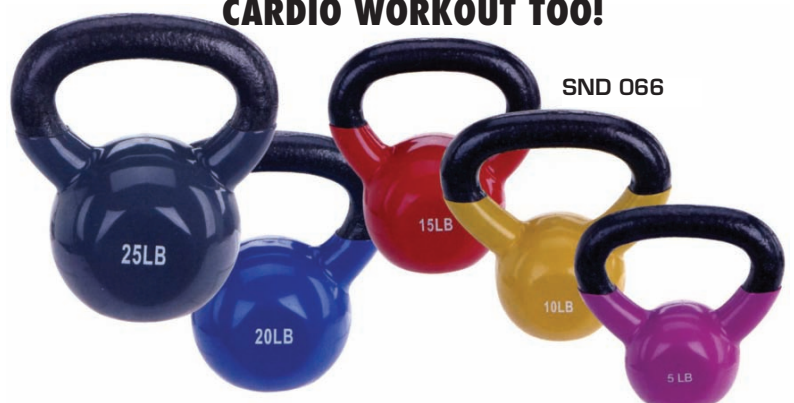

JANUARY/FEBRUARY 2012

ELECTRONIC EXERCISE PEDDLER

Features

- Five function display indicates exercise time, revolution count, revolutions per minute (rpm's) and calories burned
- Scan feature alternately displays all measurements automatically
- Ideal for leg and arm muscle exercising
- Four anti-slip rubber pads prevent sliding and protect surfaces
- Resistance easily adjusted with tension screw

Travel Roller Acupressure Kit
Includes: 4' x 13' Travel Roller, 3 varied density acupressure balls, 11' x 17' exercise poster, 94 min DVD.

REG \$79.95 SALE \$62.99

FIT FROLTR

EXERCISE BALLS WITH PUMP

55cm Anti-burst Gym Ball w pump

REG \$15.99 SALE \$12.88

No. 055

65cm Anti-burst Gym Ball w pump

REG \$17.99 SALE \$14.88

No. 056

75cm Anti-burst Gym Ball w pump

REG \$19.99 SALE \$15.88

No. 057

VINYL COATED KETTLE BELLS USE EVERY MUSCLE GROUP AND GET A GREAT CARDIO WORKOUT TOO!

SND 066

	5 LB	10 LB	15 LB	20 LB	25 LB
REG	\$19.99	\$29.99	\$39.99	\$49.99	\$59.99
SALE	\$15.88	\$23.88	\$31.88	\$39.88	\$47.88